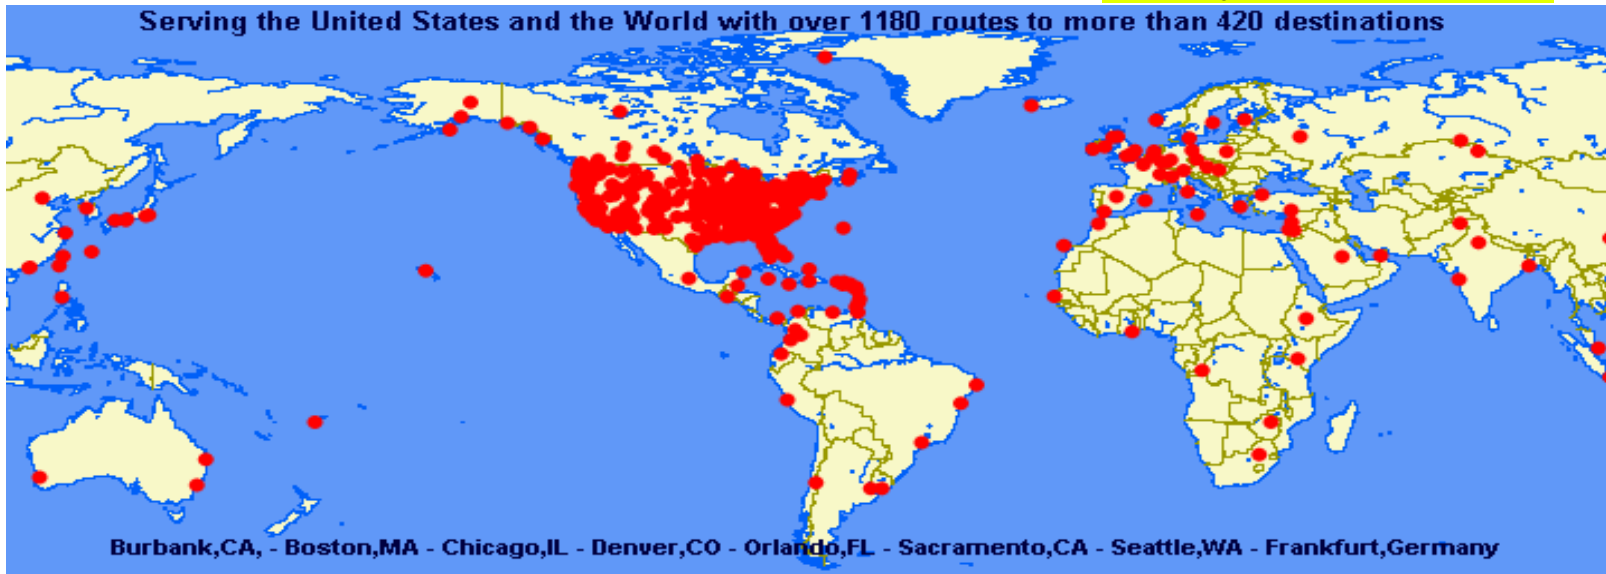

Any aircraft may be used for the following routes!

MaxFreight is a virtual Part 135 Unscheduled company.

You may fly the following routes

or any "special" route of your choosing to
receive credit toward your hours here at MaxFreight.

The important thing is to have fun!

Save ink – print grey scale

Yellow highlight indicates hub-to-hub route

Serving the United States and the World with over 1180 routes to more than 420 destinations

Burbank,CA, - Boston,MA - Chicago,IL - Denver,CO - Orlando,FL - Sacramento,CA - Seattle,WA - Frankfurt,Germany