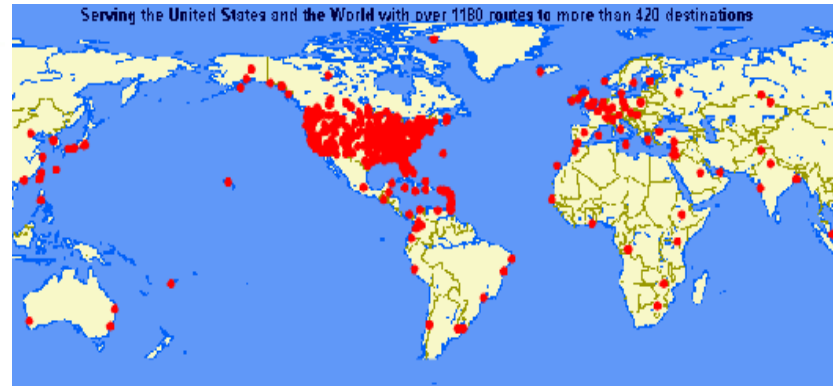

MaxFreight *Virtual Airlines*

World cargo & charter since 1999

CONSOLIDATED FLIGHT LISTING

www.maxfreightva.com

Fly what you want...

Where you want...

When you want!

MaxFreight is a virtual Part 135 NonScheduled airline.
Fly any aircraft, anywhere, anytime!